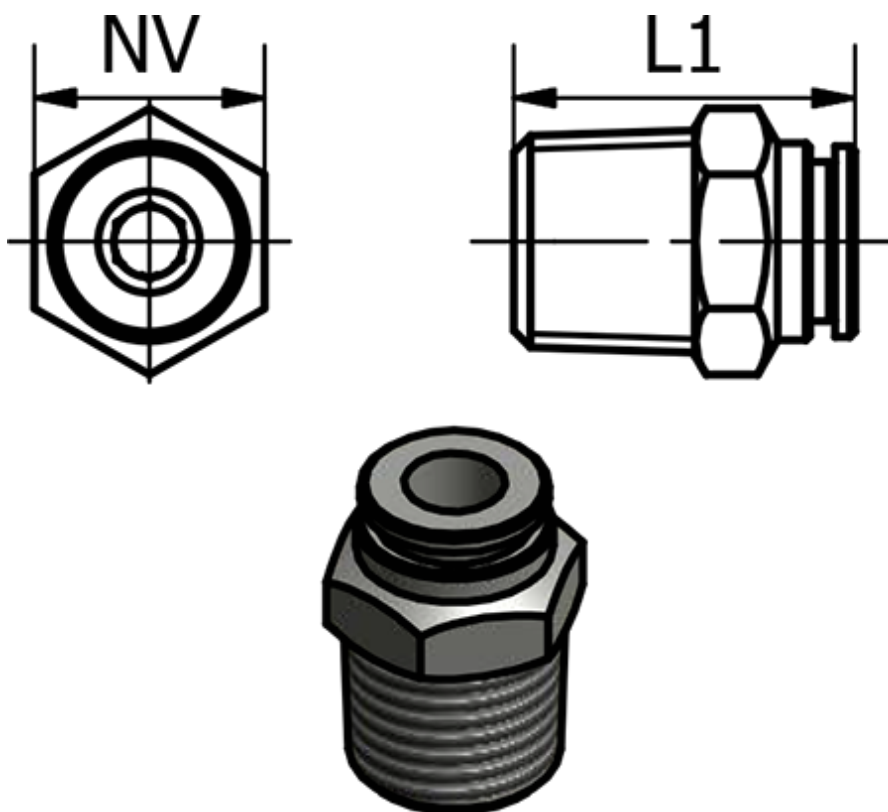

Article number: 586450188ES

Description: Stainless steel, straight union 45.018-08 ES, Ø8 - R 1/8"
conical thread

Measures

--
--
L1 = 24.5
NV = 14
SW = -